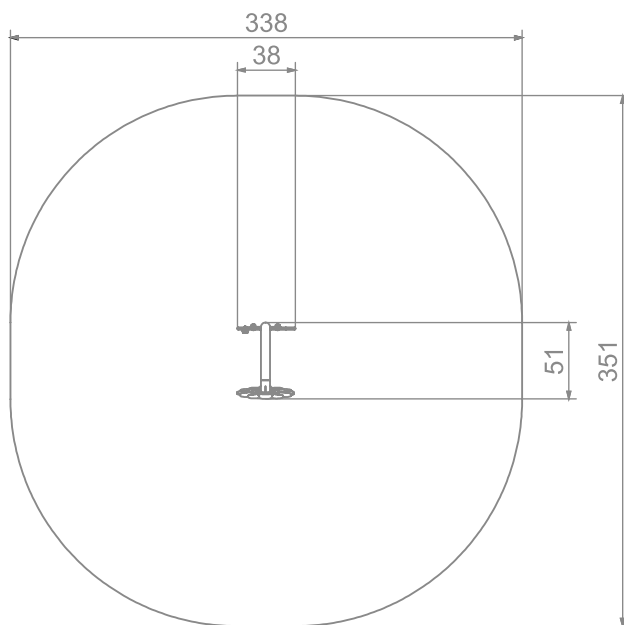

INFORMATION ABOUT THE PRODUCT

Dimensions	38 x 51 cm
Safety zone	338 x 351 cm
Free space	10 m ²
Overall height	113 cm
Free fall height	
Amount of users	2
Product complies with PN-EN 1176-1:2017	YES
Availability of spare parts	YES
Age range	3-12
According to PN-EN 1176-1:2017 norm, the product requires applying a safety surface according to the product's free fall height.	

4075

SCALE 1:50

MATERIALS:

SOLID CONSTRUCTION
MADE OF BLACK STEEL
IS235JR. CLEANED THE
SANDBLASTING PROCESS

PLATES OF THE WALLS
MADE OF COLOURFUL
TRIPLE LAYERED 15 MM
HDPE POLYETHYLENE